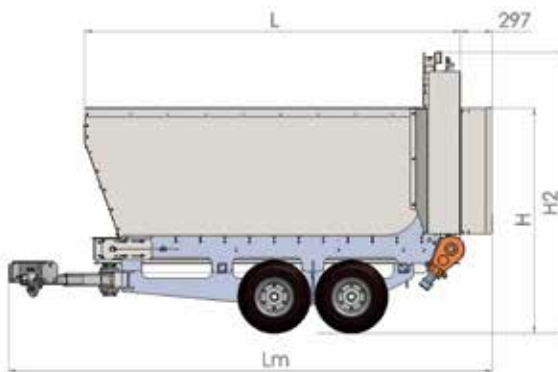

Important facts at a glance

- As standard: Tandem axle with brake cylinder
- Scraper floor and drums are oil-powered and can be controlled independently of each other
- Great discharge performance, tapering in conveying direction
- Can travel along lanes with widths of up to 1.60m
- Galvanized base frame
- Filling capacity: 4m³
- Width: 1.28 m

PROVIDE AGRO
A BARTLETT COMPANY ESTABLISHED 1912

info@provideag.ca
www.provideag.ca

YouTube

Find us on:
facebook.

Conveyor belt

Spreading plate

| Geräte | Ba | Bi | Bmax | L | Lm | H* | H2 |
|----------------------------------|------|------|------|------|------|------|------|
| Streuer 2,5 m³ | 1,12 | 0,98 | 1,15 | 2,77 | 3,53 | 1,75 | 2,07 |
| Streuer 4,0 m³ | 1,22 | 1,07 | 1,28 | 3,31 | 3,97 | 1,95 | 2,40 |
| Streuer 4,7 m³ | 1,42 | 1,19 | 1,42 | 3,31 | 3,95 | 2,00 | 2,44 |
| Streuer 5,0 m³ | 1,52 | 1,38 | 1,61 | 3,32 | 3,86 | 2,00 | 2,44 |
| Streuer 6,5 m³ | 1,52 | 1,38 | 1,68 | 4,31 | 4,95 | 2,04 | 2,44 |

Circa -Maße in Meter

* H: maximale Höhe für Hagelnetzversion