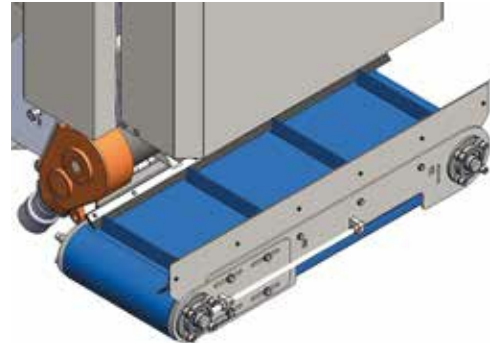

Spreader Jumbo X45

Suitable for all types of spreading materials

Freilauber's Jumbo X45 spreader is ideal for fine and coarse compost, manure and also straw. Its filling capacity of 4m³ and width of 1.28m are an absolute first in this product class.

Important facts at a glance

- As standard: Tandem axle with brake cylinder
- Scraper floor and drums are oil-powered and can be controlled independently of each other
- Great discharge performance, tapering in conveying direction
- Can travel along lanes with widths of up to 1.60m
- Galvanized base frame
- Filling capacity: 4m³
- Width: 1.28 m

PROVIDE AGRO
A BARTLETT COMPANY ESTABLISHED 1912

info@provideag.ca
www.provideag.ca

YouTube

Find us on:
facebook.

Conveyor belt

Spreading plate

| Geräte | Ba | Bi | Bmax | L | Lm | H* | H2 |
|----------------------------------|------|------|------|------|------|------|------|
| Streuer 2,5 m³ | 1,12 | 0,98 | 1,15 | 2,77 | 3,53 | 1,75 | 2,07 |
| Streuer 4,0 m³ | 1,22 | 1,07 | 1,28 | 3,31 | 3,97 | 1,95 | 2,40 |
| Streuer 4,7 m³ | 1,42 | 1,19 | 1,42 | 3,31 | 3,95 | 2,00 | 2,44 |
| Streuer 5,0 m³ | 1,52 | 1,38 | 1,61 | 3,32 | 3,86 | 2,00 | 2,44 |
| Streuer 6,5 m³ | 1,52 | 1,38 | 1,68 | 4,31 | 4,95 | 2,04 | 2,44 |