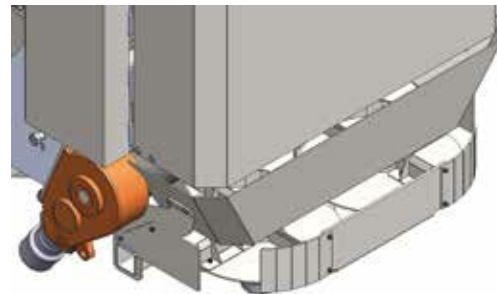

Important facts at a glance

- As standard: Tandem axle with brake cylinder
- Scraper floor and drums are oil-powered and can be controlled independently of each other
- Great discharge performance, tapering in conveying direction
- Can travel along lanes with widths of up to 1.60m
- Galvanized base frame
- Filling capacity: 4m³
- Width: 1.28 m

PROVIDE AGRO
A BARTLETT COMPANY ESTABLISHED 1912

info@provideag.ca
www.provideag.ca

YouTube

Find us on:
facebook.

Conveyor belt

Spreading plate

| Geräte | Ba | Bi | Bmax | L | Lm | H* | H2 |
|----------------------------------|------|------|------|------|------|------|------|
| Streuer 2,5 m³ | 1,12 | 0,98 | 1,15 | 2,77 | 3,53 | 1,75 | 2,07 |
| Streuer 4,0 m³ | 1,22 | 1,07 | 1,28 | 3,31 | 3,97 | 1,95 | 2,40 |
| Streuer 4,7 m³ | 1,42 | 1,19 | 1,42 | 3,31 | 3,95 | 2,00 | 2,44 |
| Streuer 5,0 m³ | 1,52 | 1,38 | 1,61 | 3,32 | 3,86 | 2,00 | 2,44 |
| Streuer 6,5 m³ | 1,52 | 1,38 | 1,68 | 4,31 | 4,95 | 2,04 | 2,44 |

Circa -Maße in Meter

* H: maximale Höhe für Hagelnetzversion