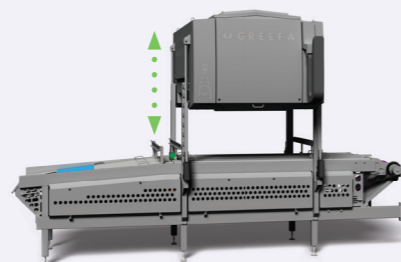

GREEFA has a long and proven track record with the renown GeoSort sorting machine.

Suitable for round and delicate fruits. Fruit-friendly treatment guaranteed throughout the sorting process.

The GeoSort Ultimate Clean prevents dirt to stick to the surface. The dirt that does adhere is now clearly visible. And easy to clean.

By using and cleaning the machine correctly, you can be sure of food safe fruits.

100% Dutch quality & design · In house innovation & development · Free (remote) support

**Singulator**  
Newly designed diabolos singulate and transport fruits more fruit-friendly. Easy-to-clean design.

**Liftable camera box**  
Four actuators lift the camera box up to 80 cm for thorough cleaning. Cameras are shielded.

**iQS · External quality**  
Revolutionary vision system analyzes irregularities as big as 1mm<sup>2</sup> on and slightly under the skin.

**Open construction**  
The openings along the side of the machine improve visual inspection.

**Transfer unit**  
The fruit grippers have an open design and can easily be changed. The transfer unit can be tilted 40°.